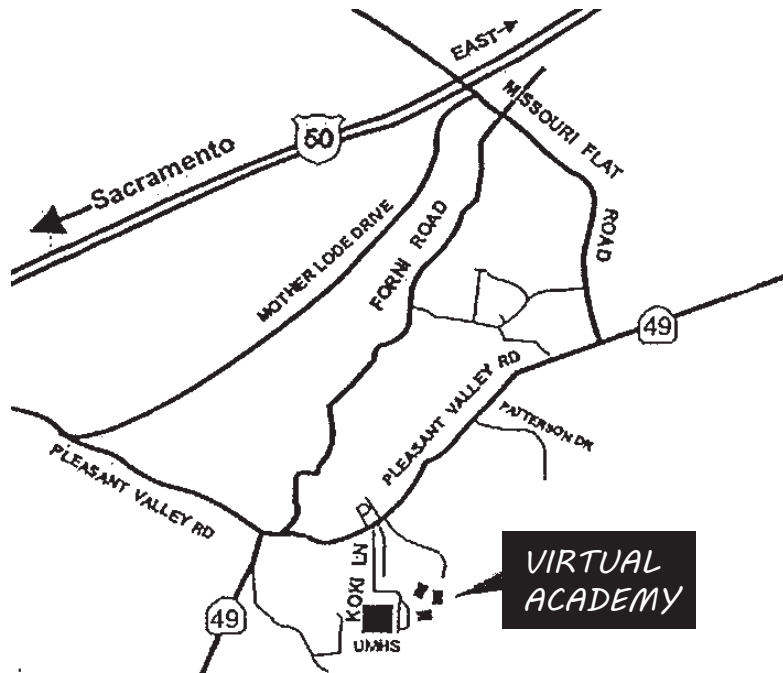

## DIRECTIONS

Take Missouri Flat Rd. Exit

Go SOUTH about 1.9 miles towards Pleasant Valley Rd. intersection.

Turn RIGHT onto Pleasant Valley Rd. and continue about 1.2 miles

Turn LEFT at Koki Lane and continue straight until you get to the Union Mine High School parking lot.

Turn LEFT and continue past the Union Mine High School parking lot to the entrance of Virtual Academy.

Union Mine High School  
Virtual Academy  
6540 Koki Lane El Dorado, CA. 95623

**530-344-8939**  
(press #1 for appointments)